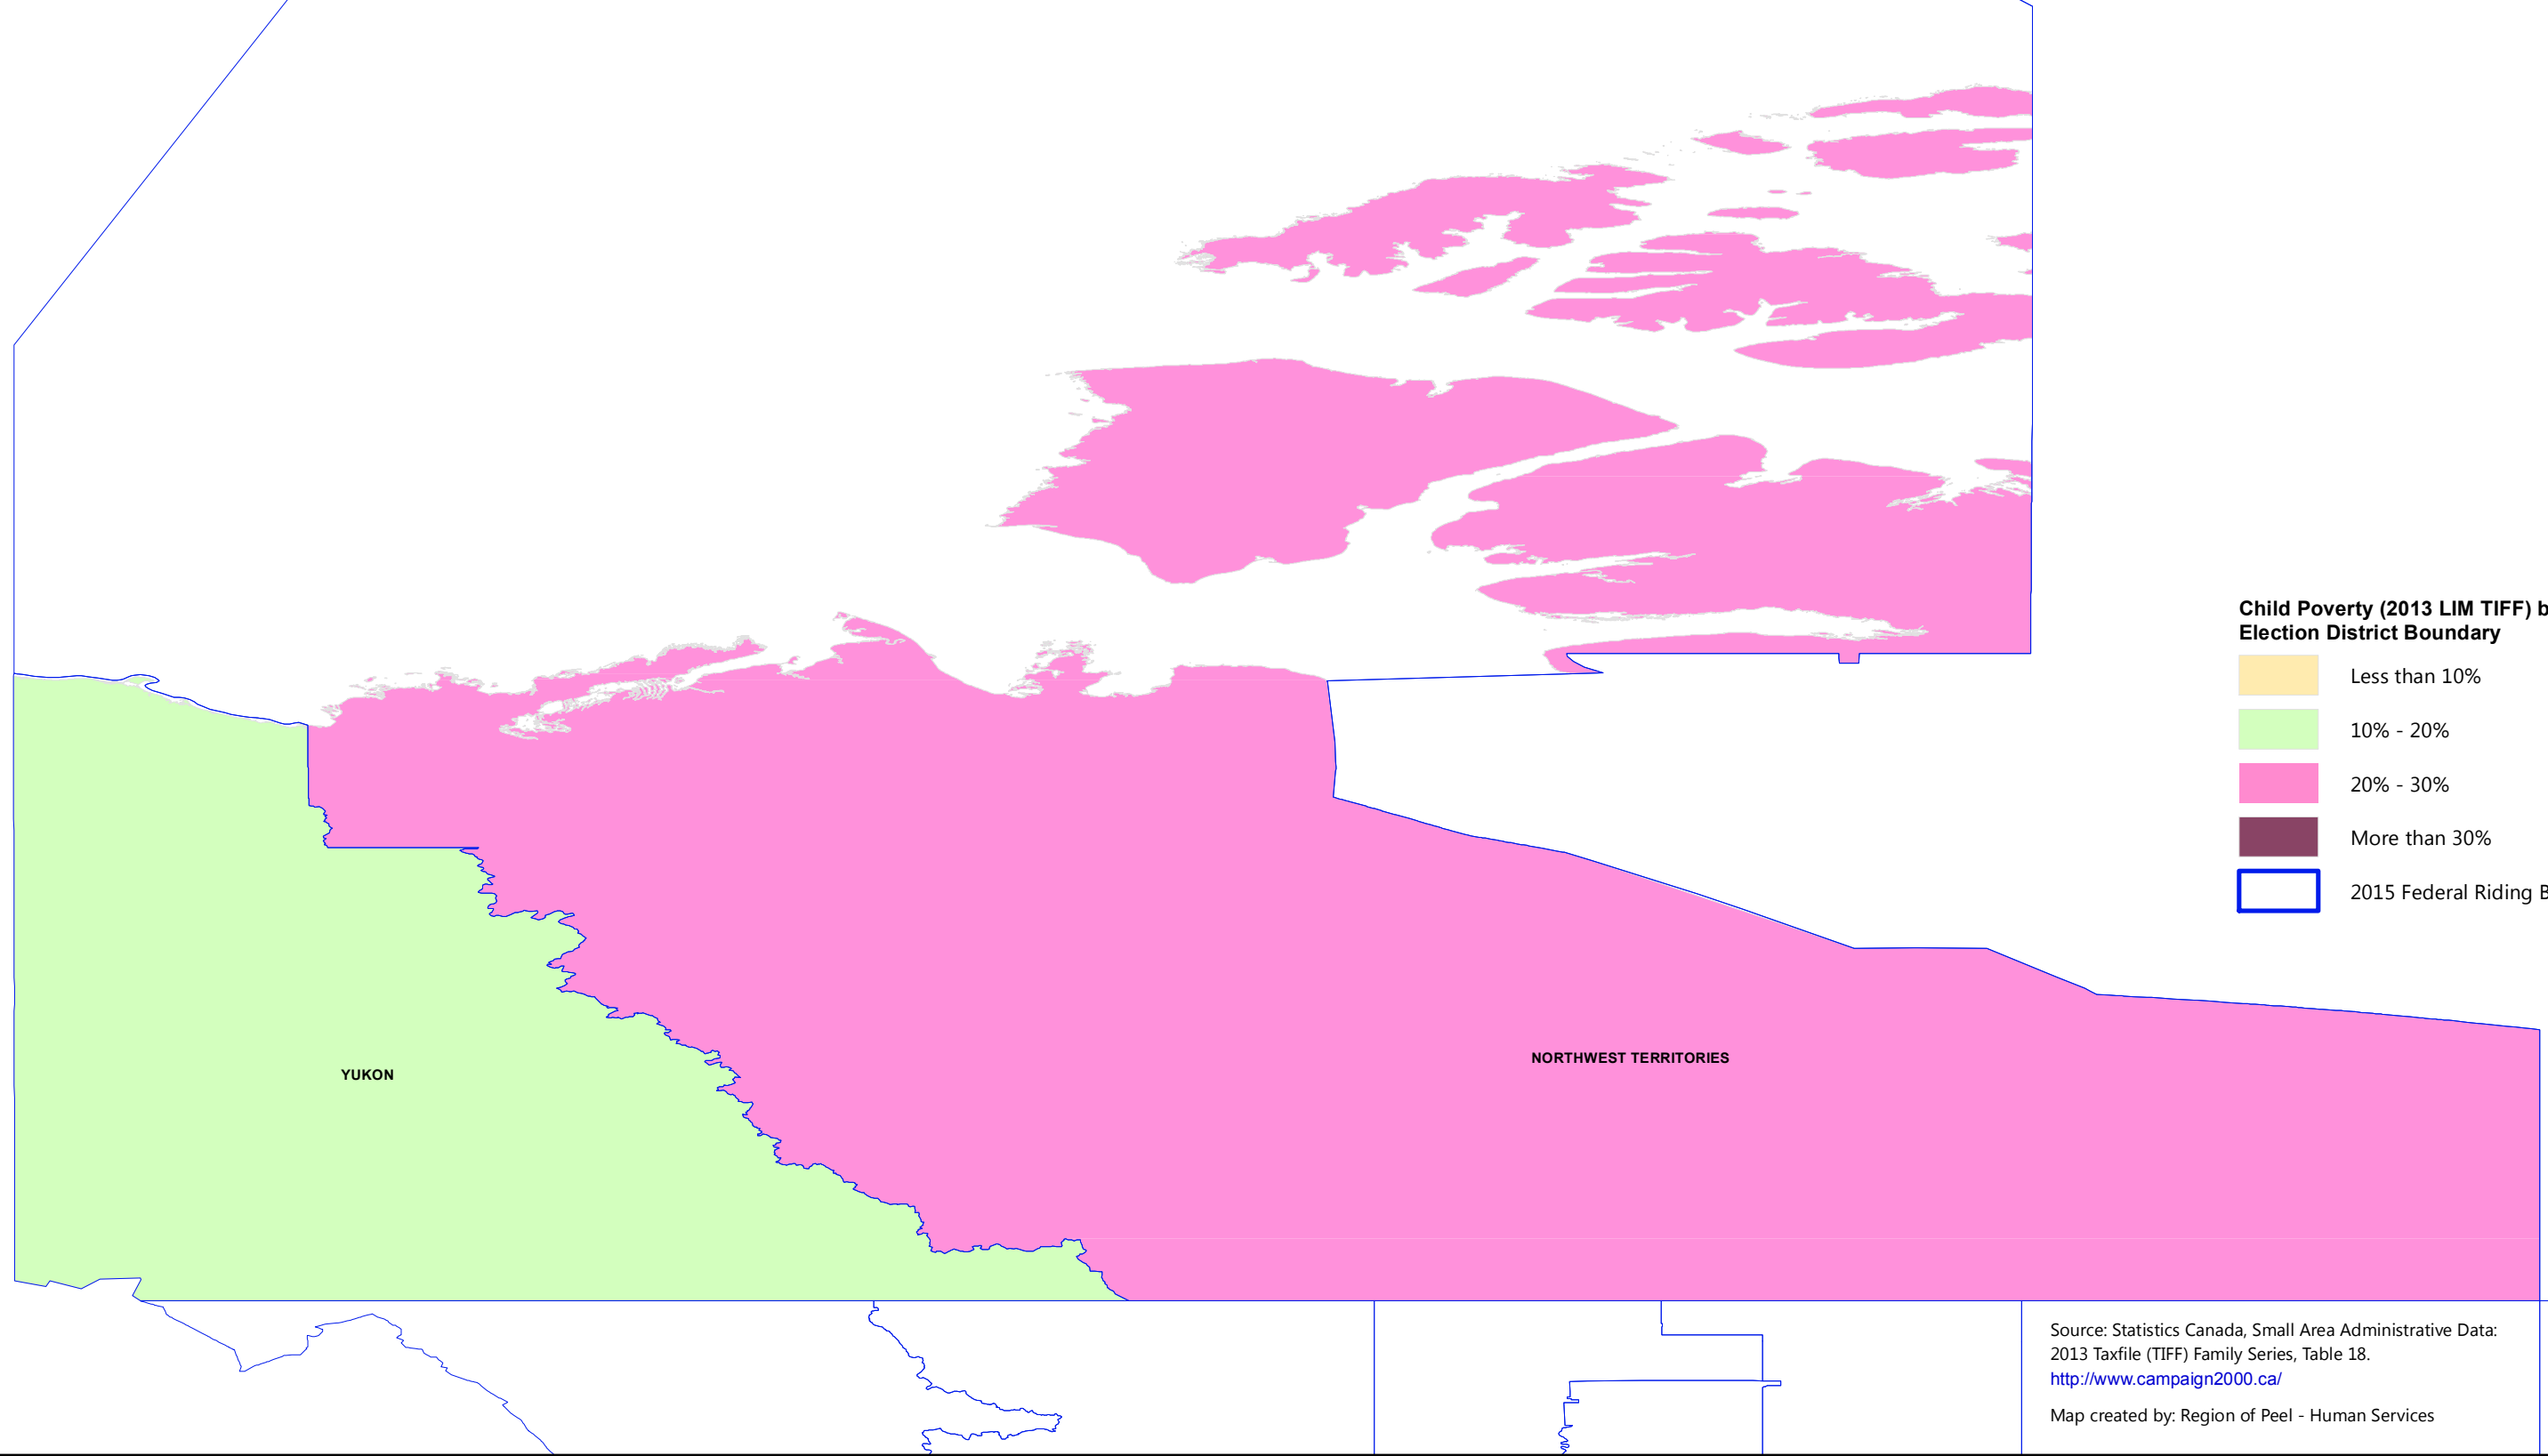

Child Poverty by Federal Riding North Territories

Child Poverty (2013 LIM TIFF) by Federal Election District Boundary

- Less than 10%
- 10% - 20%
- 20% - 30%
- More than 30%
- 2015 Federal Riding Boundaries