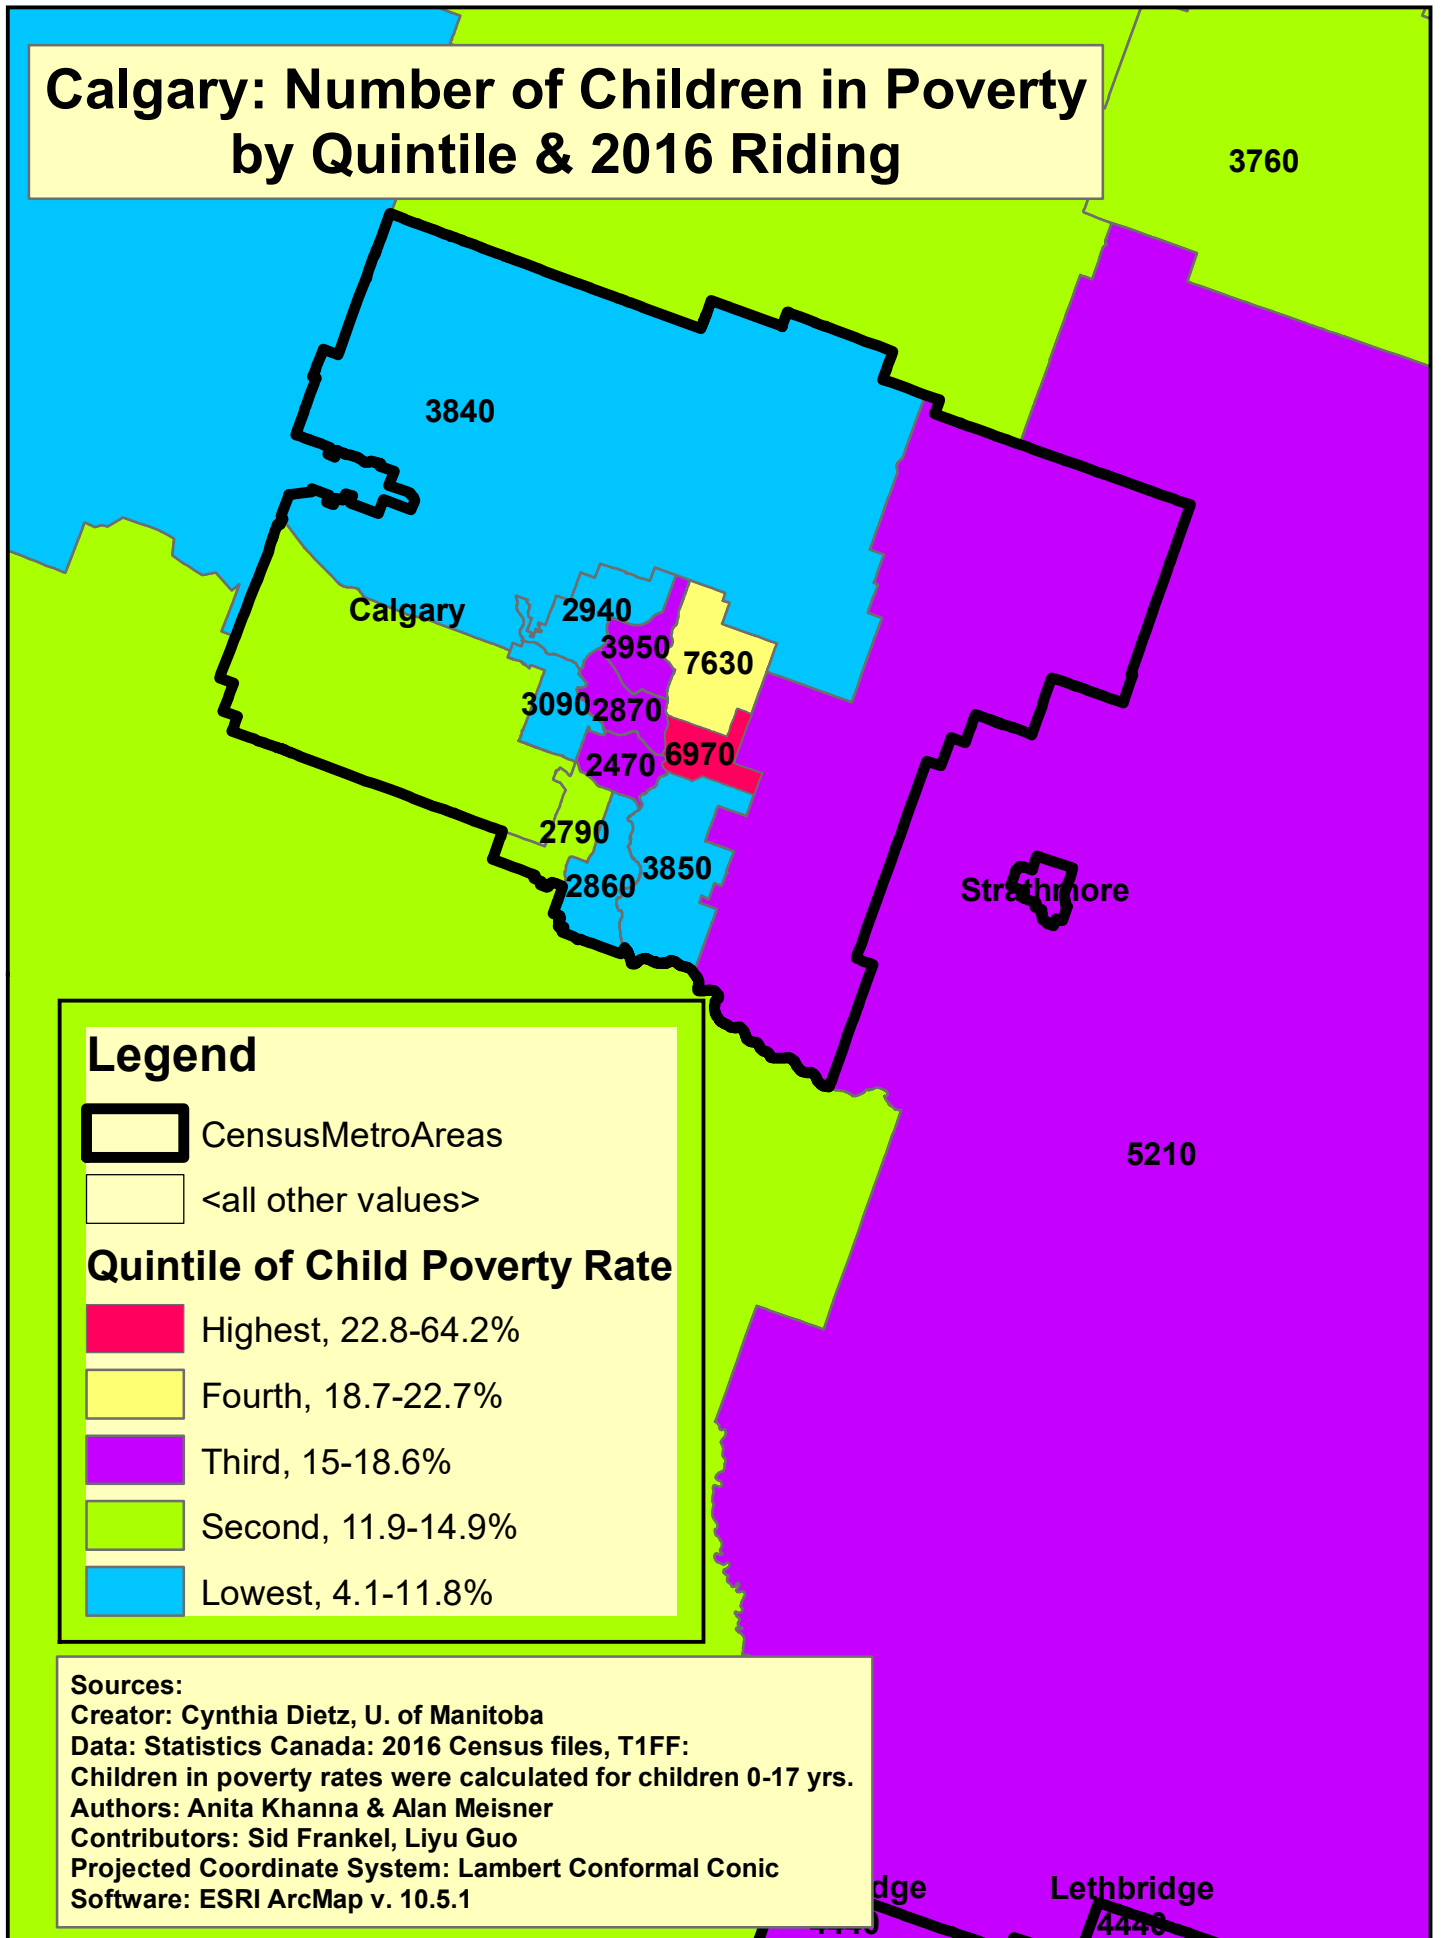

Calgary: Number of Children in Poverty by Quintile & 2016 Riding

Legend

- CensusMetroAreas
- <all other values>

Quintile of Child Poverty Rate

- Highest, 22.8-64.2%
- Fourth, 18.7-22.7%
- Third, 15-18.6%
- Second, 11.9-14.9%
- Lowest, 4.1-11.8%

Sources:
 Creator: Cynthia Dietz, U. of Manitoba
 Data: Statistics Canada: 2016 Census files, T1FF:
 Children in poverty rates were calculated for children 0-17 yrs.
 Authors: Anita Khanna & Alan Meisner
 Contributors: Sid Frankel, Liyu Guo
 Projected Coordinate System: Lambert Conformal Conic
 Software: ESRI ArcMap v. 10.5.1