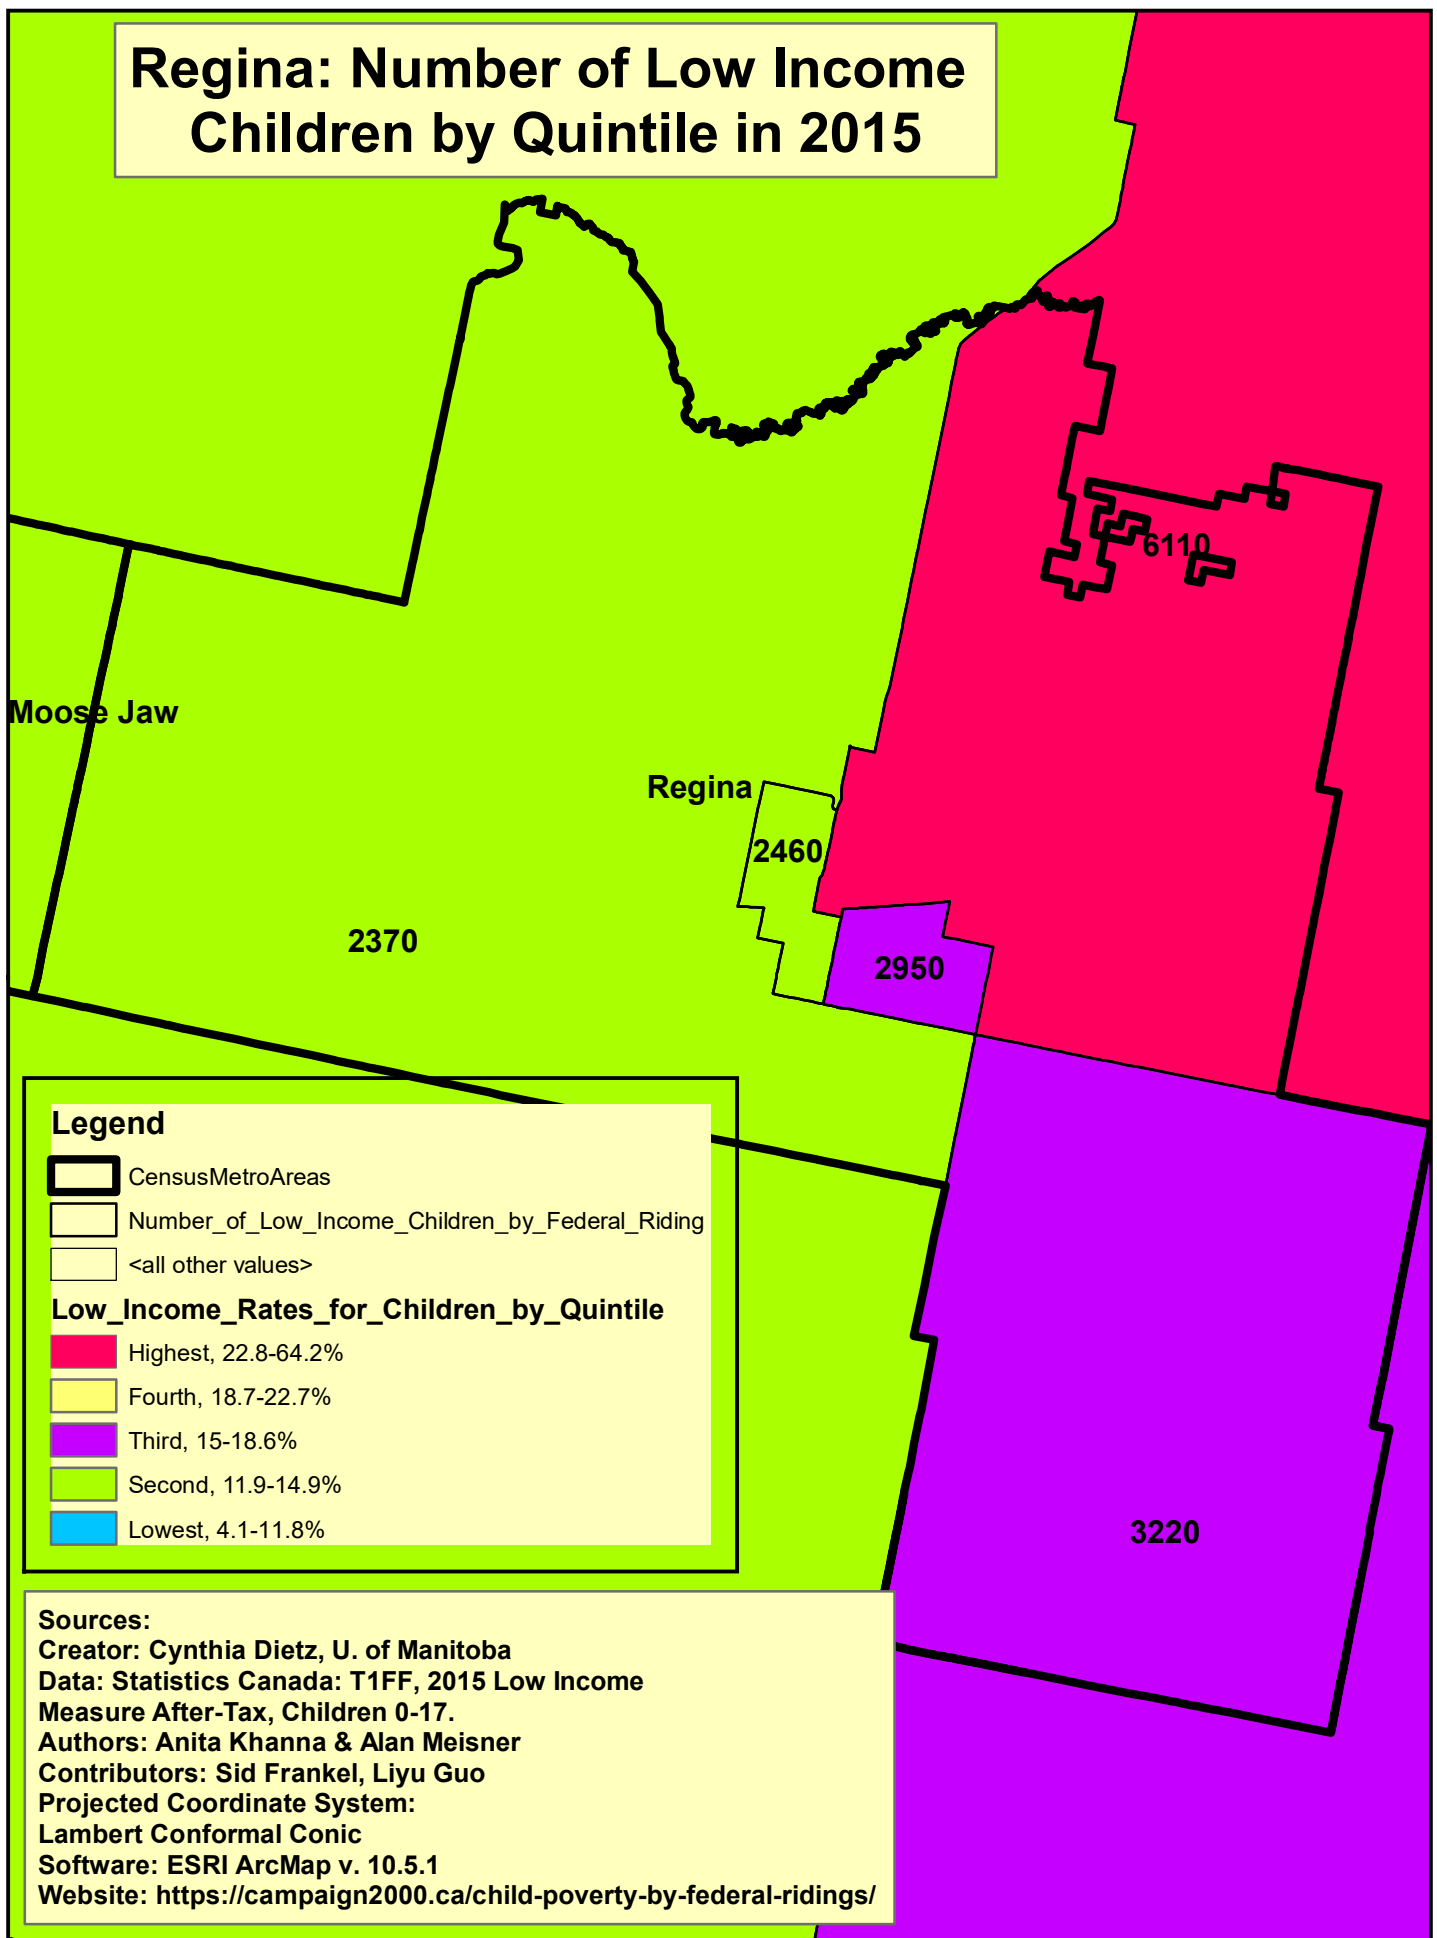

Regina: Number of Low Income Children by Quintile in 2015

Legend

- CensusMetroAreas
- Number_of_Low_Income_Children_by_Federal_Riding
- <all other values>

Low_Income_Rates_for_Children_by_Quintile

- Highest, 22.8-64.2%
- Fourth, 18.7-22.7%
- Third, 15-18.6%
- Second, 11.9-14.9%
- Lowest, 4.1-11.8%

Sources:

Creator: Cynthia Dietz, U. of Manitoba
 Data: Statistics Canada: T1FF, 2015 Low Income Measure After-Tax, Children 0-17.
 Authors: Anita Khanna & Alan Meisner
 Contributors: Sid Frankel, Liyu Guo
 Projected Coordinate System:
 Lambert Conformal Conic
 Software: ESRI ArcMap v. 10.5.1
 Website: <https://campaign2000.ca/child-poverty-by-federal-ridings/>